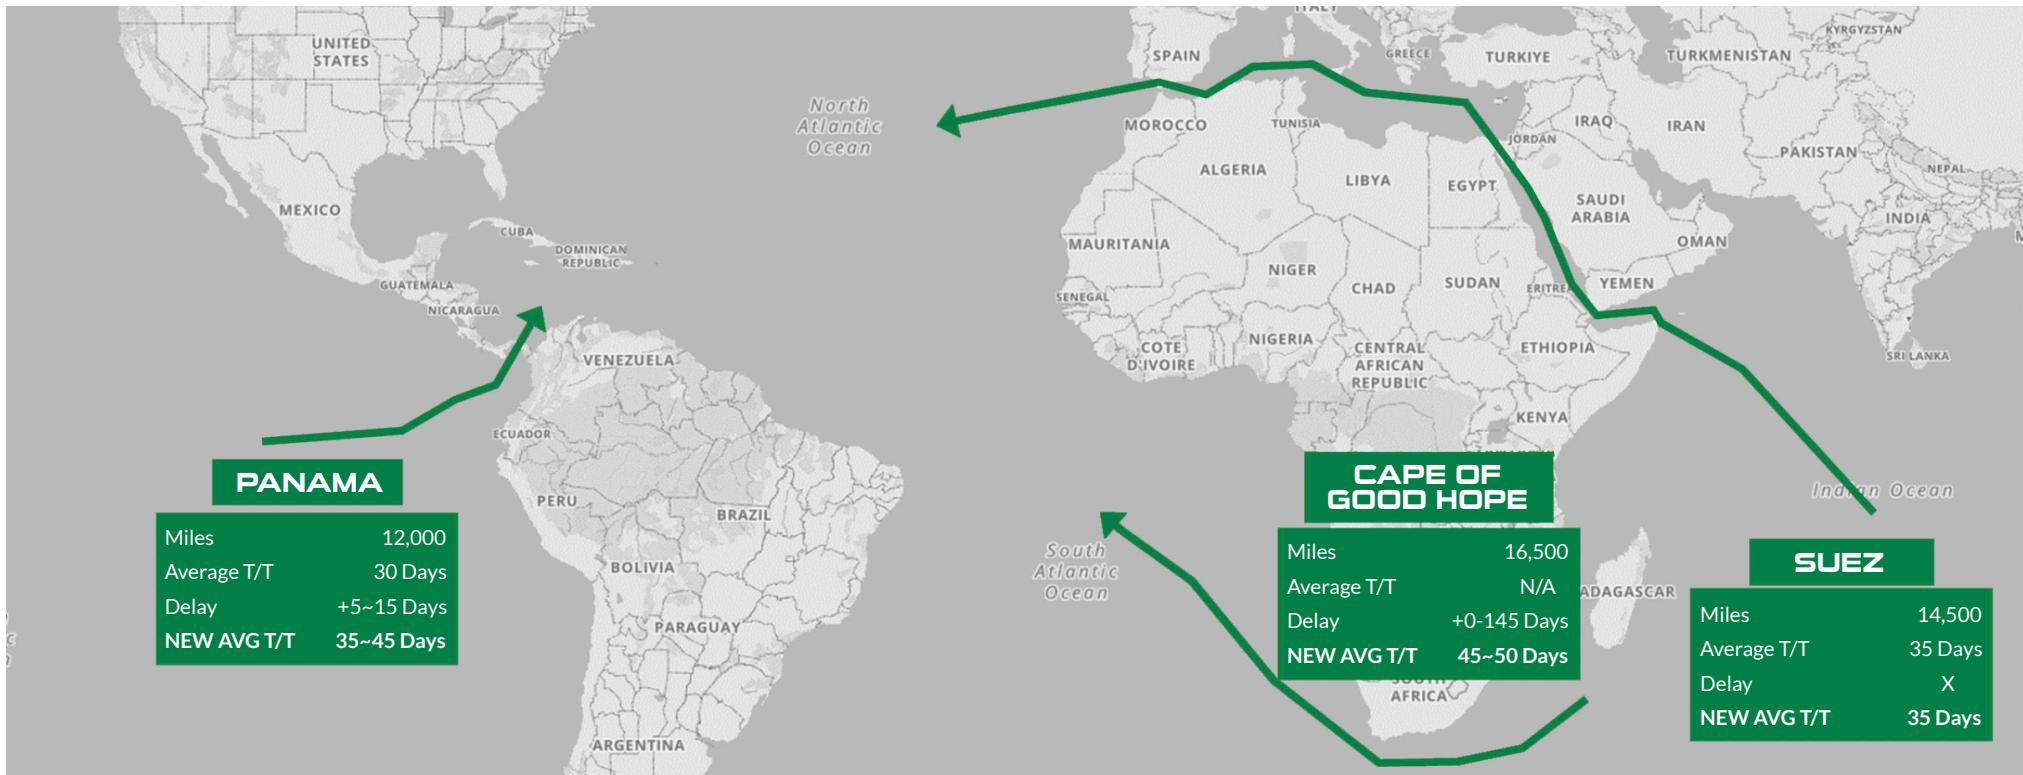

# FAR EAST - US EAST & GULF ROUTING

January 03, 2024

## Summary of Current Routing Options from South China to US East Coast With Average Transit Time from China to First US Port of Discharge

## 2M (MAERSK / MSC) & ZIM

Service Name	Operators	Previous Routing	New Routing
TP 10 / AMBERJACK	MSC (5), MAERSK (6)	PANAMA	NO CHANGE
TP 12 / EMPIRE	MAERSK (11)	PANAMA	NO CHANGE
TP 11 / ELEPHANT	MAERSK (11)	SUEZ	<b>SUEZ/CAPE</b>
ZSA / TP 16 / EMERALD	ZIM (11)	PANAMA	NO CHANGE
TP 17 / AMERICA	MAERSK (12)	SUEZ	<b>SUEZ/CAPE</b>
TP 18 / LONE STAR	MSC (5), MAERSK (6)	PANAMA	NO CHANGE
TP 88 / PELICAN / ZGX	MAERSK (4), MSC (4), ZIM (2)	PANAMA	NO CHANGE
SANTANA	MSC (9)	PANAMA	NO CHANGE
ZXB	ZIM (12)	PANAMA	<b>SUEZ/CAPE</b>